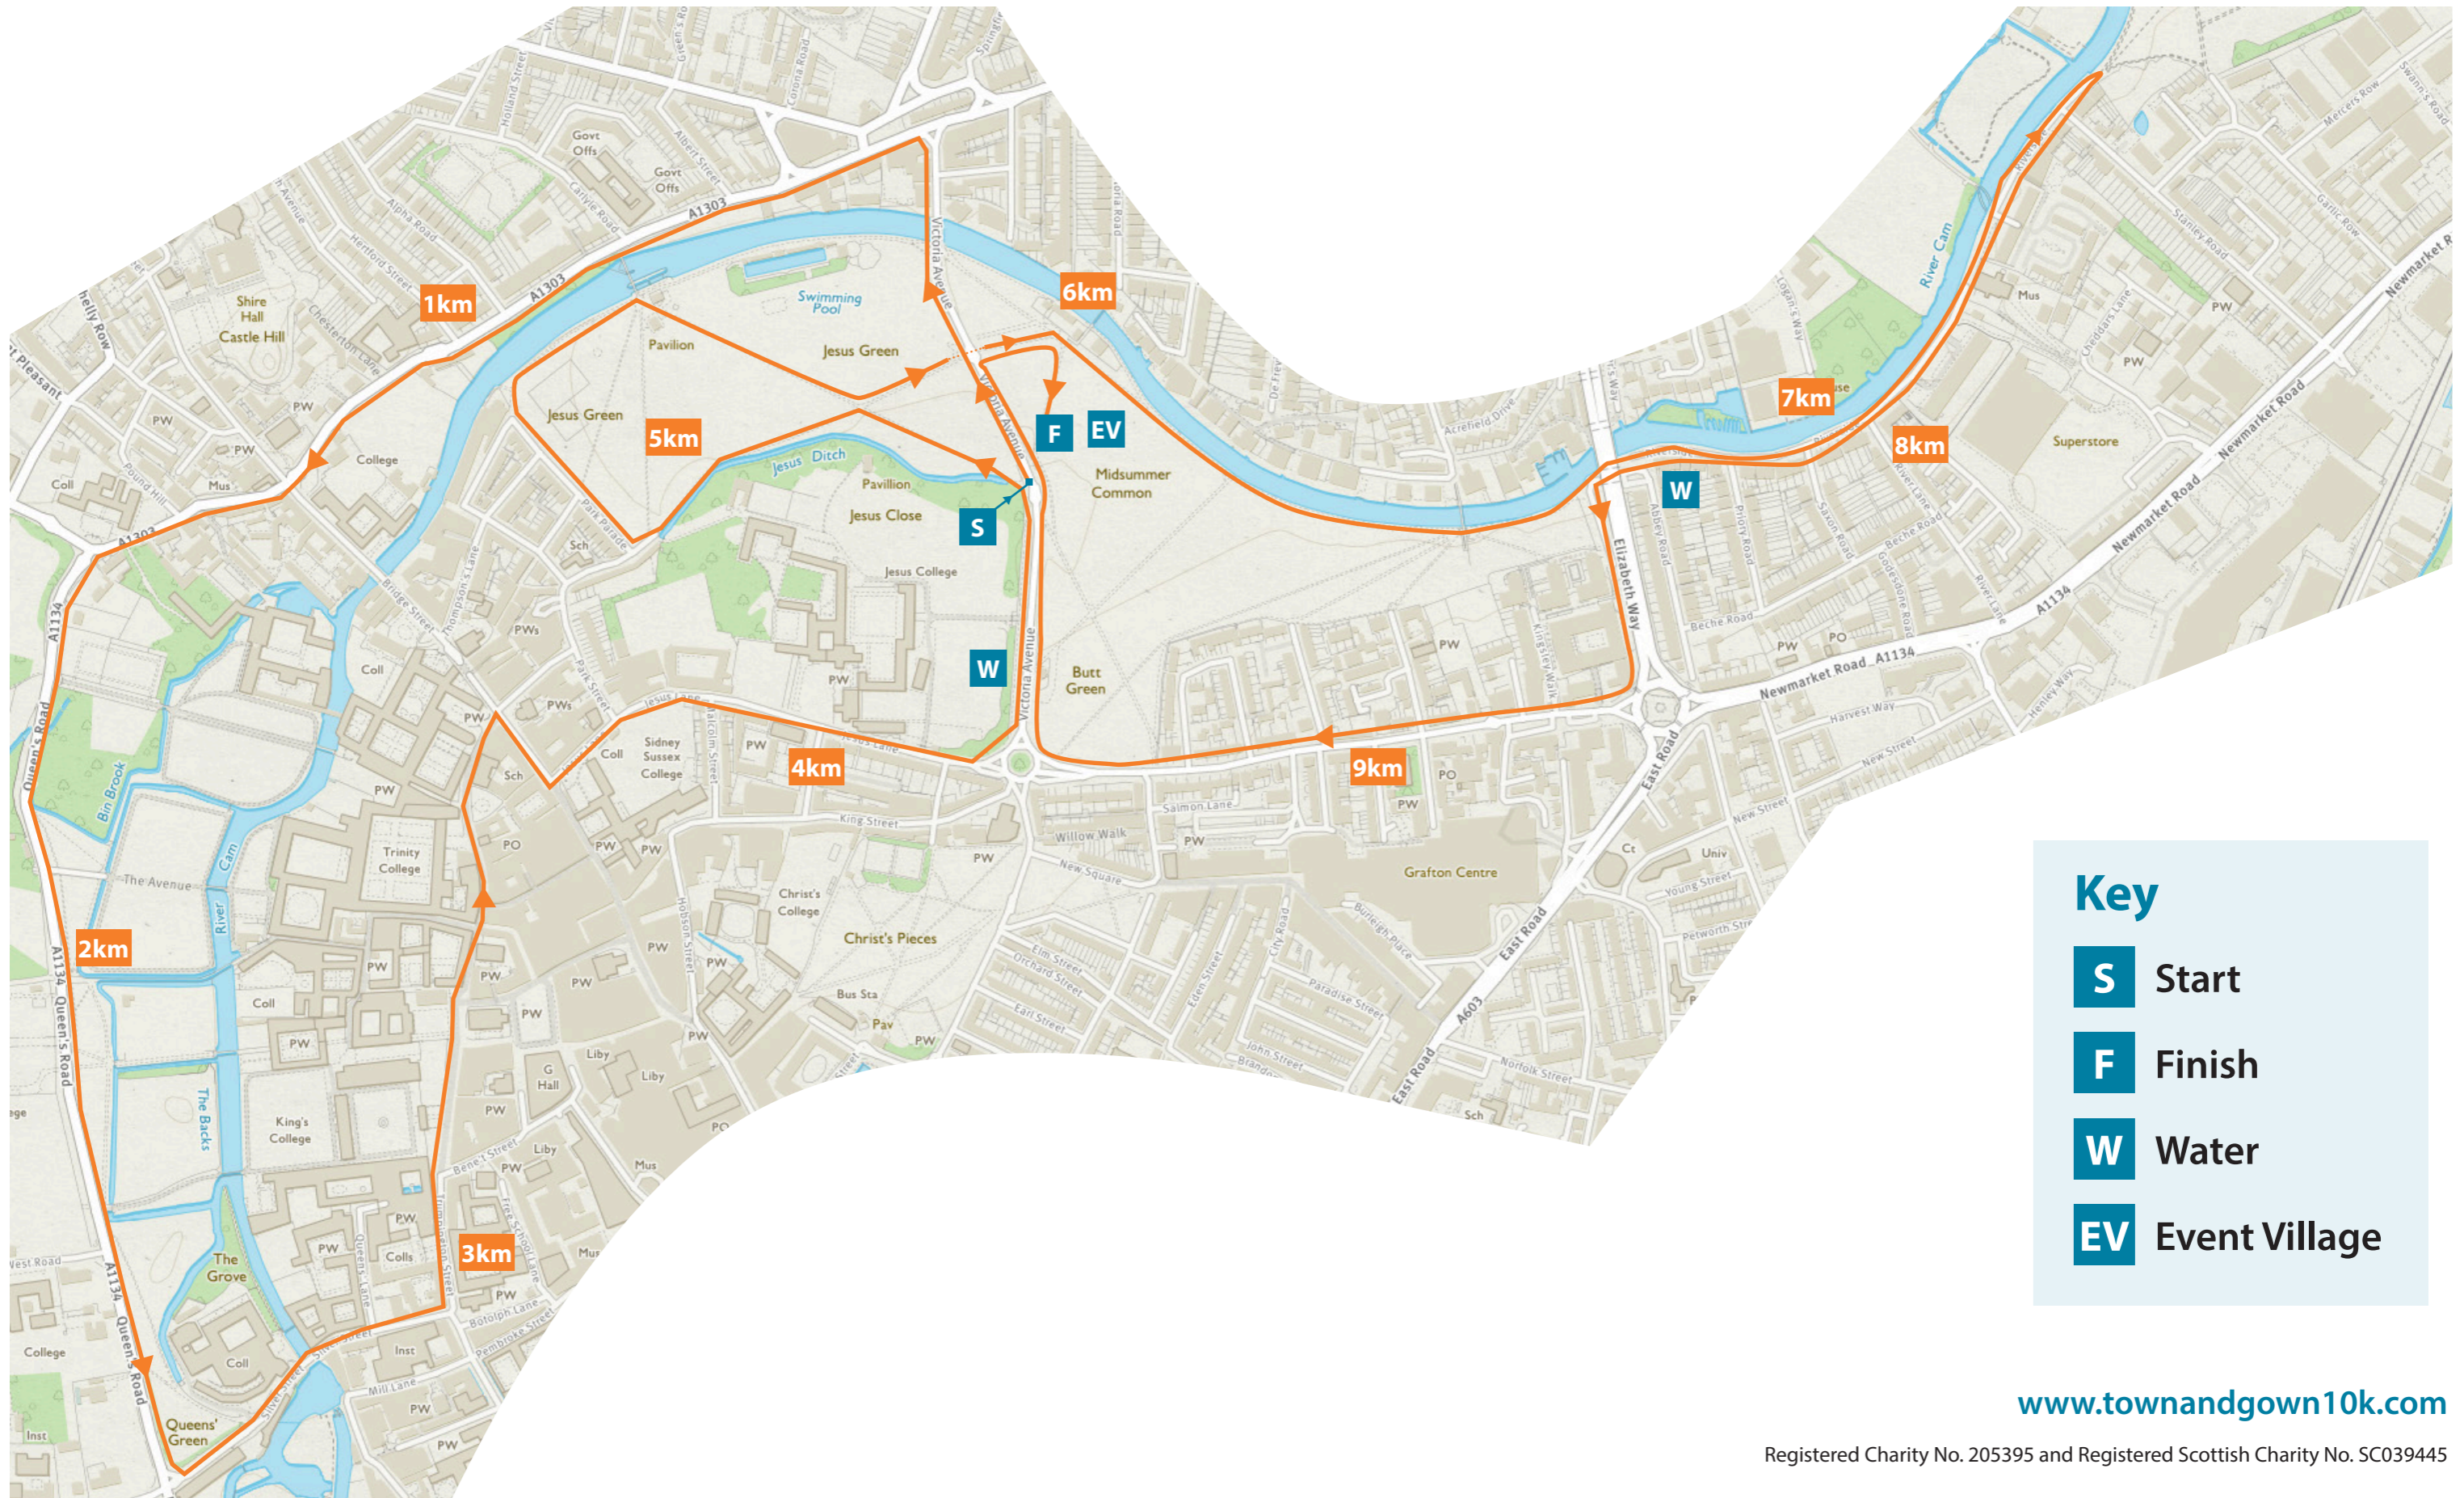

Cambridge Town and Gown 10k – route map

Key

- S** Start
- F** Finish
- W** Water
- EV** Event Village